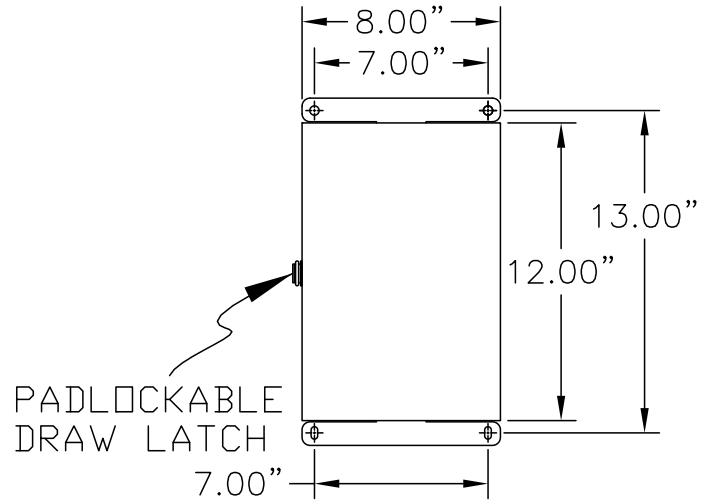

**PANEL LEFT SIDE VIEW**

**PANEL ELEVATION**

*Elevation &  
Base Detail*

*Custom sizes, configurations and colors  
may be available. Please contact  
manufacturer for more information:*

Tesco Controls, Inc.  
8440 Florin Road, Sacramento, CA 95828  
(916) 395-8800 | [www.tescocontrols.com](http://www.tescocontrols.com)