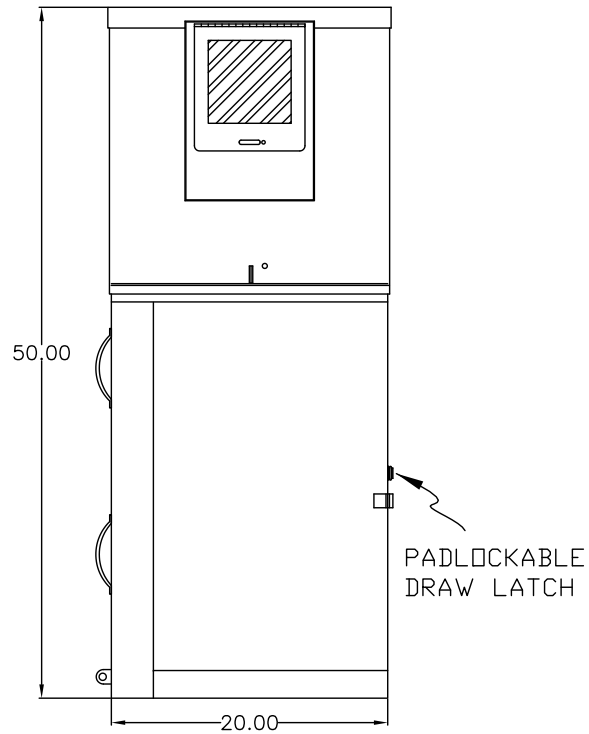

LEFT SIDE

FRONT VIEW

BACK VIEW

BASE PLAN

*Elevation &
Base Detail*

*Custom sizes, configurations and colors
may be available. Please contact
manufacturer for more information:*

Tesco Controls, Inc.
8440 Florin Road, Sacramento, CA 95828
(916) 395-8800 | www.tescocontrols.com