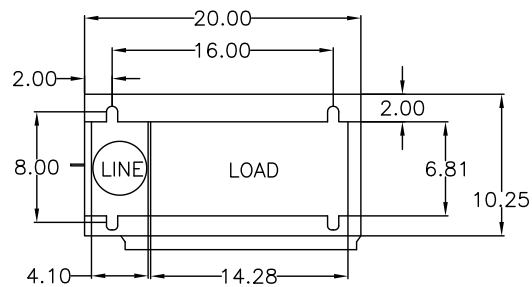

LEFT SIDE

FRONT VIEW

BACK VIEW

BASE PLAN

*Elevation &
Base Detail*

*Custom sizes, configurations and colors
may be available. Please contact
manufacturer for more information:*

Tesco Controls, Inc.
8440 Florin Road, Sacramento, CA 95828
(916) 395-8800 | www.tescocontrols.com