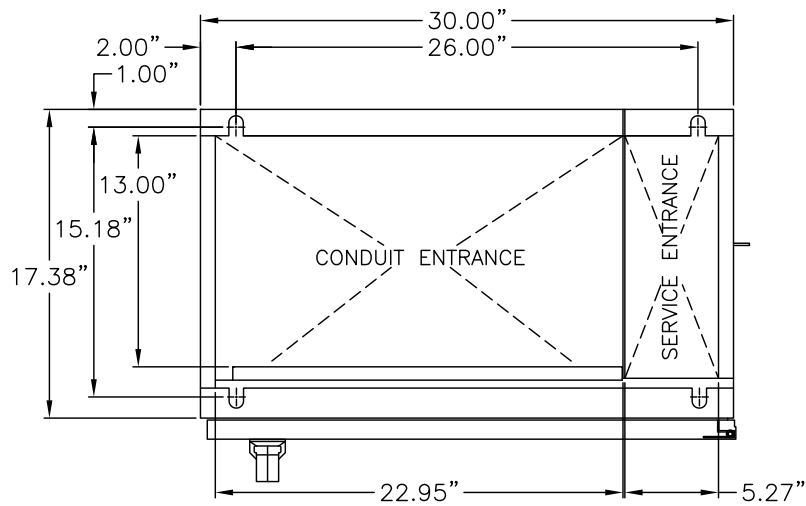

PANEL ELEVATION

RIGHT SIDE

PANEL BASE PLAN

*Elevation &
Base Detail*

*Custom sizes, configurations and colors
may be available. Please contact
manufacturer for more information:*

Tesco Controls, Inc.
8440 Florin Road, Sacramento, CA 95828
(916) 395-8800 | www.tescocontrols.com