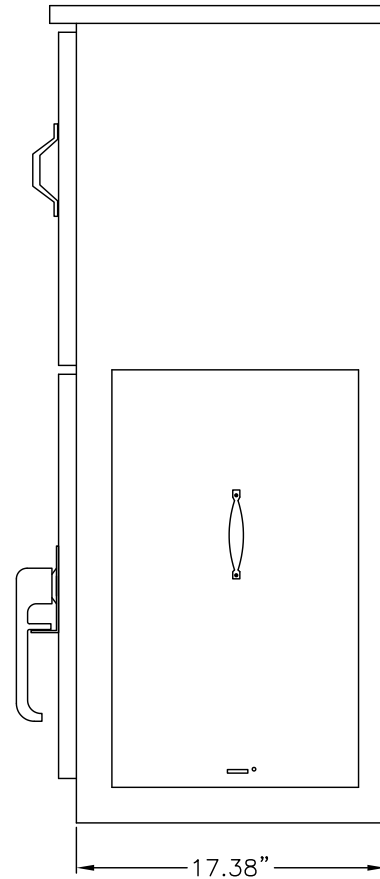

PANEL ELEVATION

RIGHT SIDE

PANEL BASE PLAN

*Elevation &
Base Detail*

*Custom sizes, configurations and colors
may be available. Please contact
manufacturer for more information:*

Tesco Controls, Inc.
8440 Florin Road, Sacramento, CA 95828
(916) 395-8800 | www.tescocontrols.com