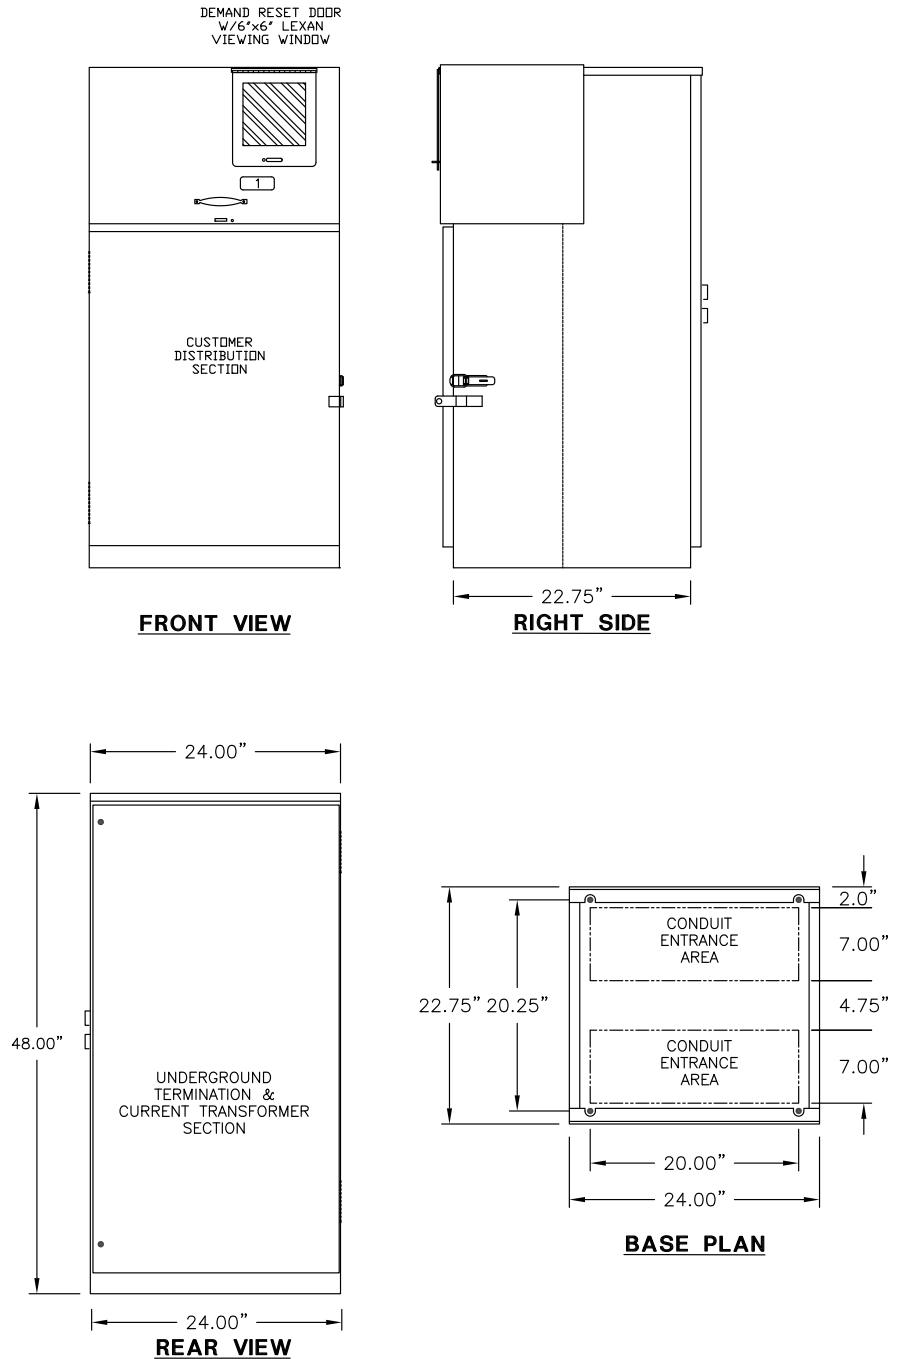

Specifications

- » Main breakers shall be 2 or 3 pole
- » May be rated up to 480 volt
- » Single or three phase
- » May be rated at 400 amp, 600 amp or 800 amp
- » Continuous welded seams
- » Fully framed side hinged outer door for flush fit with top drip lip & closed cell neoprene flange compressed gaskets
- » Separate pull section
- » Service enclosure interior is fabricated from cold rolled steel & powder coated white
- » Full length deadfront with stainless steel hinge and ¼ turn latch & knurled knobs
- » Deadfront hinged on same side as the front door and opens up to 120 degrees
- » Completely prewired in the factory
- » Wiring will be to NEMA IIB standards showing external connections & external equipment