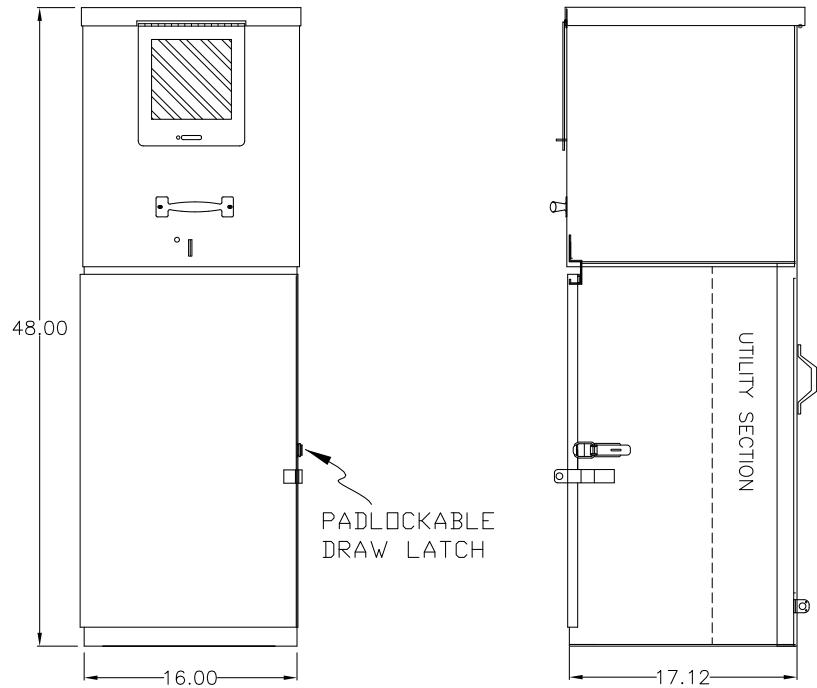

Regional Offices

Enclosure Options

- » Custom colors available
- » Additional options for vandalism protection available

Specifications

- » Main breakers shall be 1, 2 or 3 pole
- » May be rated 120 volt up to 480 volt
- » Single or three phase
- » May be rated at 100 amp or 200 amp
- » Continuous welded seams
- » Fully framed side hinged outer door for flush fit with top drip lip & closed cell neoprene flange compressed gaskets
- » Separate pull section
- » Service enclosure interior is fabricated from cold rolled steel & powder coated white
- » Full length deadfront with stainless steel hinge and ¼ turn latch & knurled knobs
- » Deadfront hinged on same side as the front door and opens up to 120 degrees
- » Completely prewired in the factory
- » Wiring will be to NEMA IIB standards showing external connections & external equipment