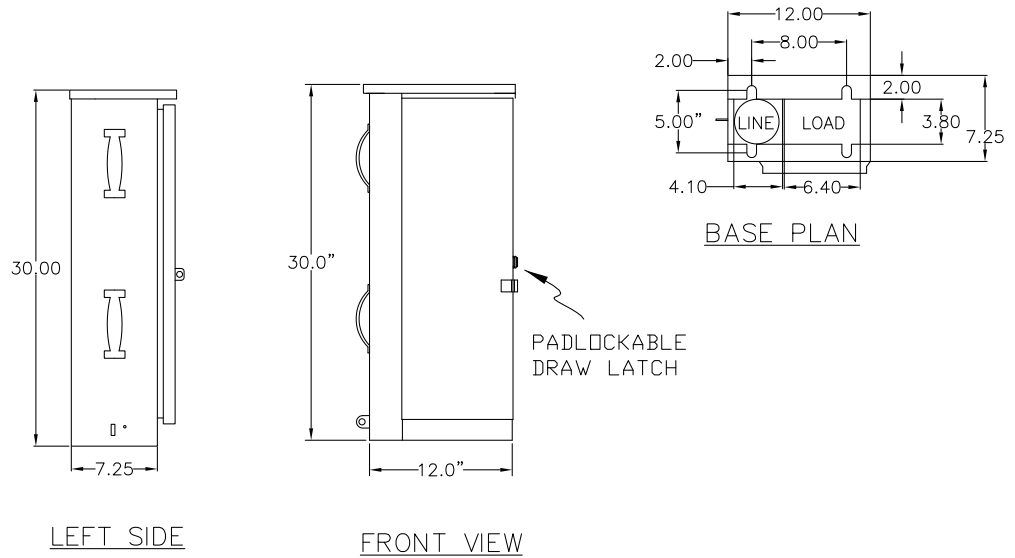

Specifications

- » Main breakers shall be 1, 2 or 3 pole
- » May be rated 120 volt up to 480 volt
- » Single or three phase
- » Continuous welded seams
- » Fully framed side hinged outer door for flush fit with top drip lip & closed cell neoprene flange compressed gaskets
- » Separate pull section
- » Service enclosure interior is fabricated from cold rolled steel & powder coated white
- » Full length deadfront with stainless steel hinge and ¼ turn latch & knurled knobs
- » Deadfront hinged on same side as the front door and opens up to 120 degrees
- » Completely prewired in the factory
- » Wiring will be to NEMA IIB standards showing external connections & external equipment