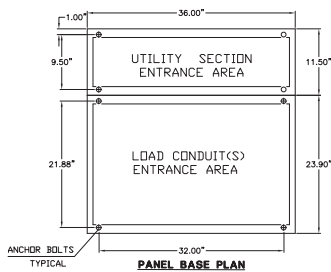

PANEL BASE PLAN