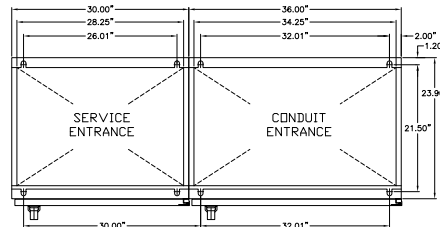

213 Sage St.
Carson City, NV 89706
(800) 94-TESCO

10699 Airline Hwy. Suite B
Baton Rouge, LA 70816
(800) 94-TESCO

24-400 666024 SIDE TO SIDE

24-400 366036 BACK TO BACK

PANEL ELEVATION

RIGHT SIDE

PANEL ELEVATION

RIGHT SIDE

PANEL BASE PLAN

PANEL BASE PLAN

Specifications

- » Main breakers shall be 2 or 3 pole
- » May be rated up to 480 volt
- » Single or three phase
- » May be rated at 400 amp, 600 amp or 800 amp
- » Continuous welded seams
- » Fully framed side hinged outer door for flush fit with top drip lip & closed cell neoprene flange compressed gaskets
- » Separate pull section
- » Service enclosure interior is fabricated from cold rolled steel & powder coated white
- » Deadfront with stainless steel hinge and ¼ turn latch & knurled knobs
- » Completely prewired in the factory
- » Wiring will be to NEMA IIB standards showing external connections & external equipment

OPTIONS

Enclosure Catalog Number	Enclosure Size W x H x D inch	Millimeter*
24-400 666024 SxS	66 x 60 x 24	1676 x 1524 x 610
24-400 366036 BxB	36 x 60 x 36	915 x 1524 x 915

*Millimeter dimensions are approximate and for reference only; do not convert metric dimensions to inch.