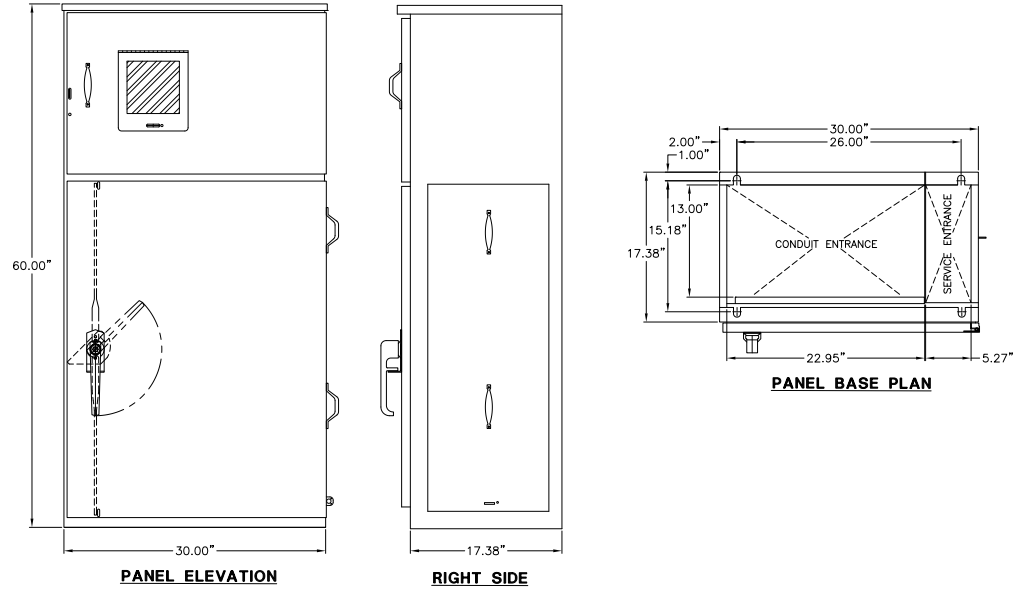

Structural Options

- » Multiple sizes
- » Right Hand or Left hand hinge
- » Custom colors available
- » Additional sections may be added to house more components
- » Additional options for vandalism protection available
- » May also be built as a dual meter

Specifications

- » Main breakers shall be 1, 2 or 3 pole
- » May be rated 120 volt up to 480 volt
- » Single or three phase
- » May be rated at 100 amp or 200 amp
- » Continuous welded seams
- » Fully framed side hinged outer door for flush fit with top drip lip & closed cell neoprene flange compressed gaskets
- » Separate pull section
- » Interior of service enclosure shall be fabricated from cold rolled steel & powder coated white
- » Full length deadfront with stainless steel hinge and ¼ turn latch & knurled knobs
- » Deadfront hinged on same side as the front door and opens up to 120 degrees
- » Completely prewired in the factory
- » Wiring will be to NEMA IIB standards showing external connections & external equipment

Custom options are available. Contact Tesco Controls, Inc. for more information:

916-395-8800 | sales@tescocontrols.com | www.tescocontrols.com | 8440 Florin Road, Sacramento, CA 95828

24-000NR Unmetered TESCOFLEX® Pedestal

STANDARD SINGLE-METER ENCLOSURE SIZES

Enclosure Catalog Number	Enclosure Size W x H x D inch	*Millimeter
24-000 306018	30 x 60 x 18	(762 x 1524 x 457)
24-000 306024	30 x 60 x 24	(762 x 1524 x 610)
24-000 366018	36 x 60 x 18	(915 x 1524 x 457)
24-000 366024	36 x 60 x 24	(915 x 1524 x 610)

*Millimeter dimensions are approximate and for reference only; do not convert metric dimensions to inch.