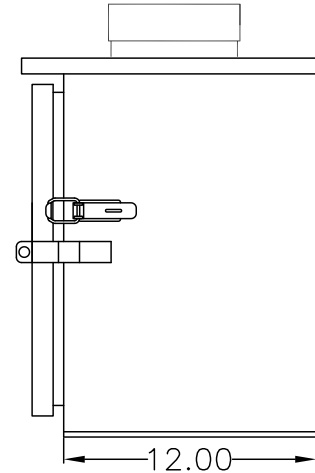

FRONT VIEW

RIGHT SIDE

BASE PLAN

*Elevation &
Base Detail*

*Custom sizes, configurations and colors
may be available. Please contact
manufacturer for more information:*

Tesco Controls, Inc.
8440 Florin Road, Sacramento, CA 95828
(916) 395-8800 | www.tescocontrols.com