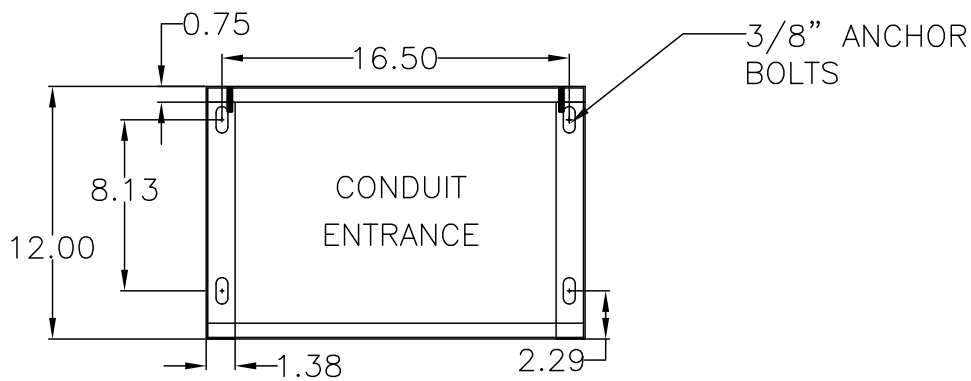

FRONT VIEW

RIGHT SIDE

BASE PLAN

*Elevation &
Base Detail*

*Custom sizes, configurations and colors
may be available. Please contact
manufacturer for more information:*

Tesco Controls, Inc.
8440 Florin Road, Sacramento, CA 95828
(916) 395-8800 | www.tescocontrols.com