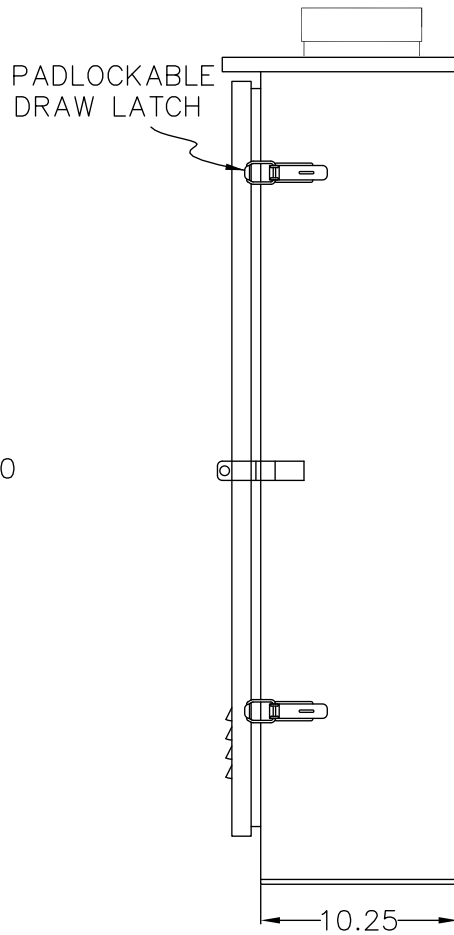

FRONT VIEW

RIGHT SIDE

BASE PLAN

*Elevation &
Base Detail*

*Custom sizes, configurations and colors
may be available. Please contact
manufacturer for more information:*

Tesco Controls, Inc.
8440 Florin Road, Sacramento, CA 95828
(916) 395-8800 | www.tescocontrols.com