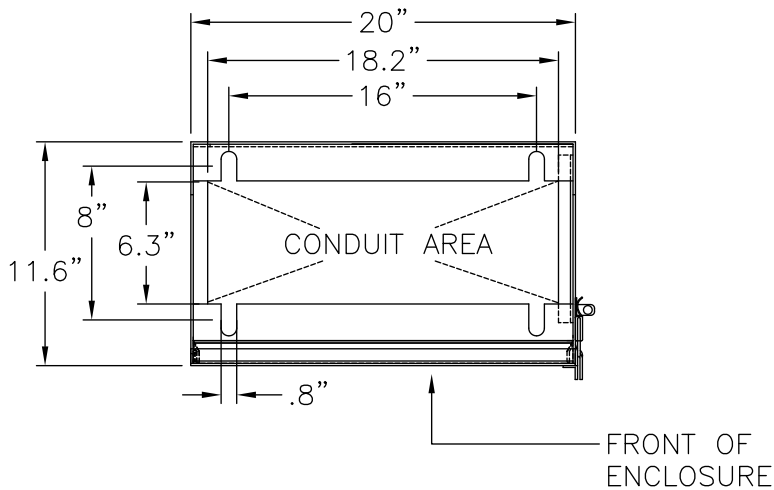

FRONT VIEW

RIGHT SIDE

BASE PLAN

*Elevation &
Base Detail*

*Custom sizes, configurations and colors
may be available. Please contact
manufacturer for more information:*

Tesco Controls, Inc.
8440 Florin Road, Sacramento, CA 95828
(916) 395-8800 | www.tescocontrols.com