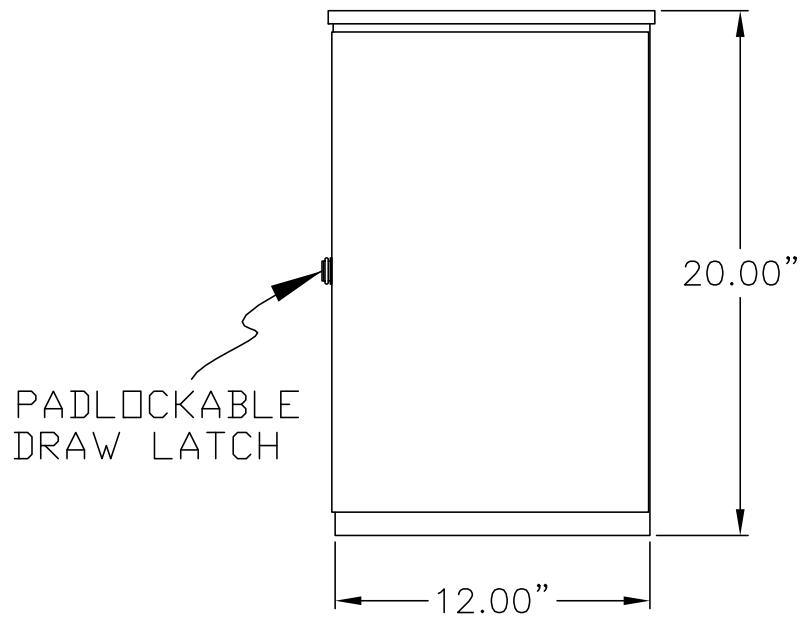

PANEL LEFT SIDE VIEW

FRONT VIEW

*Elevation &
Base Detail*

*Custom sizes, configurations and colors
may be available. Please contact
manufacturer for more information:*

Tesco Controls, Inc.
8440 Florin Road, Sacramento, CA 95828
(916) 395-8800 | www.tescocontrols.com