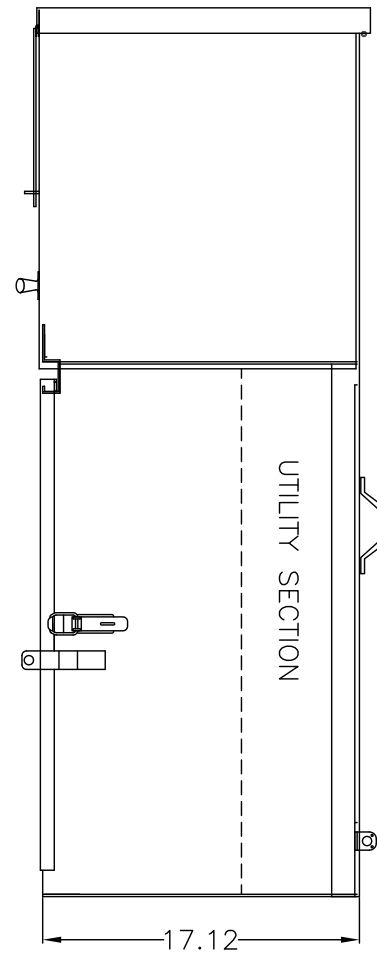

**FRONT VIEW**

**RIGHT SIDE**

**BASE PLAN**

*Elevation &  
Base Detail*

*Custom sizes, configurations and colors  
may be available. Please contact  
manufacturer for more information:*

Tesco Controls, Inc.  
8440 Florin Road, Sacramento, CA 95828  
(916) 395-8800 | [www.tescocontrols.com](http://www.tescocontrols.com)