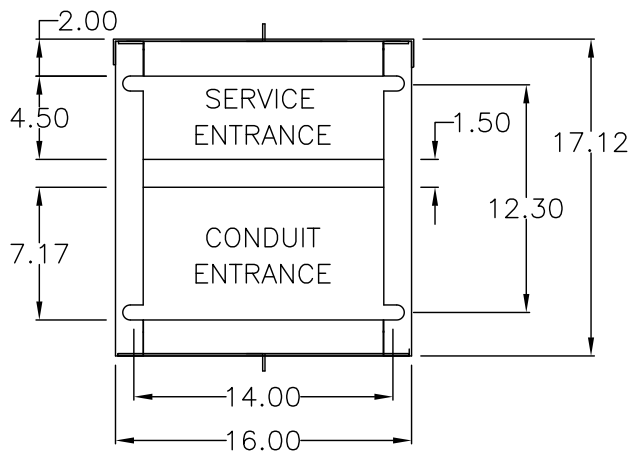

**FRONT VIEW**

**RIGHT SIDE**

**BASE PLAN**

*Elevation &  
Base Detail*

*Custom sizes, configurations and colors  
may be available. Please contact  
manufacturer for more information:*

Tesco Controls, Inc.  
8440 Florin Road, Sacramento, CA 95828  
(916) 395-8800 | [www.tescocontrols.com](http://www.tescocontrols.com)