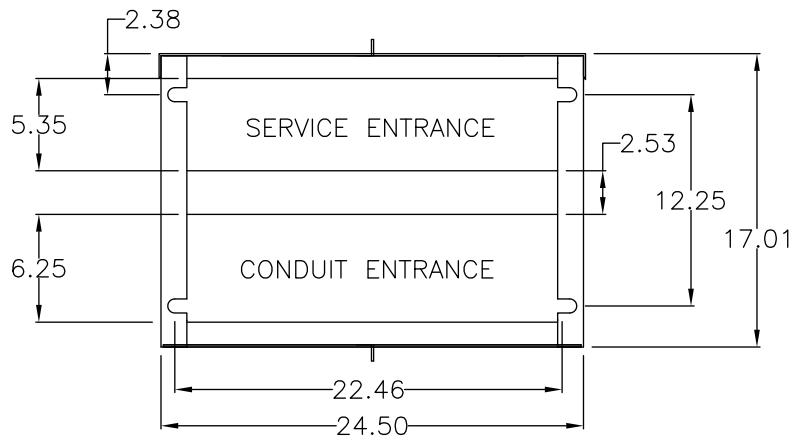

**FRONT VIEW**

**RIGHT SIDE**

**BASE PLAN**

*Elevation &  
Base Detail*

*Custom sizes, configurations and colors may be available. Please contact manufacturer for more information:*

Tesco Controls, Inc.  
8440 Florin Road, Sacramento, CA 95828  
(916) 395-8800 | [www.tescocontrols.com](http://www.tescocontrols.com)