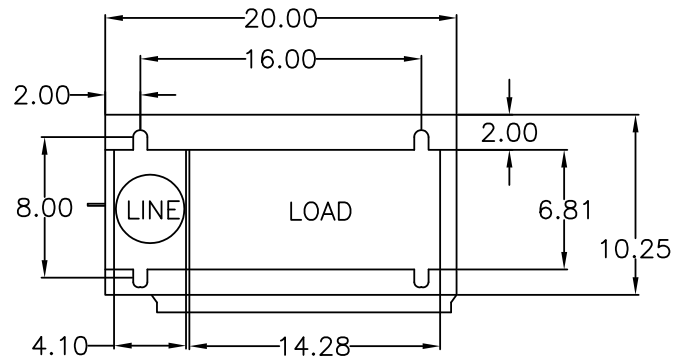

LEFT SIDE

FRONT VIEW

BASE PLAN

*Elevation &  
Base Detail*

*Custom sizes, configurations and colors  
may be available. Please contact  
manufacturer for more information:*

Tesco Controls, Inc.  
8440 Florin Road, Sacramento, CA 95828  
(916) 395-8800 | [www.tescocontrols.com](http://www.tescocontrols.com)