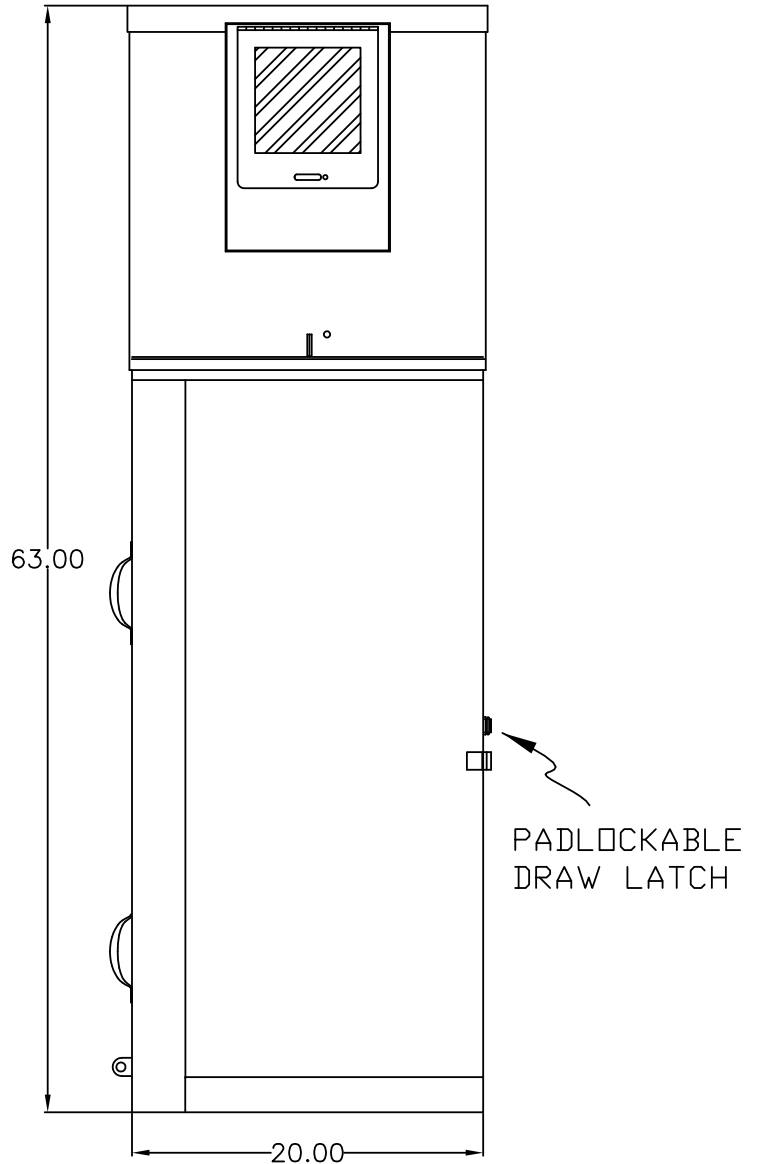

LEFT SIDE

FRONT VIEW

BASE PLAN

*Elevation &  
Base Detail*

*Custom sizes, configurations and colors  
may be available. Please contact  
manufacturer for more information:*

Tesco Controls, Inc.  
8440 Florin Road, Sacramento, CA 95828  
(916) 395-8800 | [www.tescocontrols.com](http://www.tescocontrols.com)