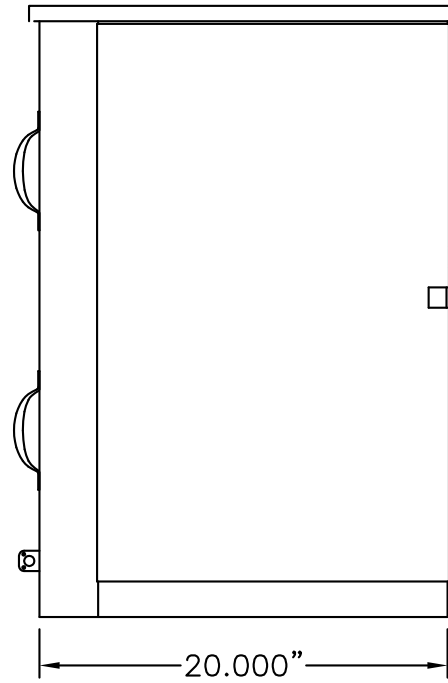

LEFT SIDE

FRONT VIEW

BASE PLAN

*Elevation &
Base Detail*

*Custom sizes, configurations and colors
may be available. Please contact
manufacturer for more information:*

Tesco Controls, Inc.
8440 Florin Road, Sacramento, CA 95828
(916) 395-8800 | www.tescocontrols.com