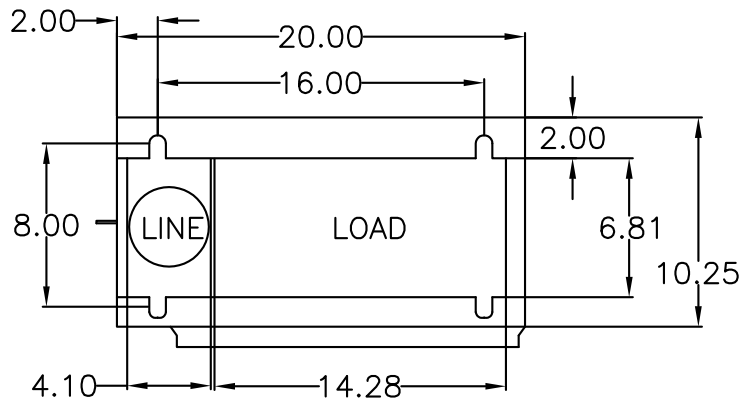

LEFT SIDE

FRONT VIEW

BASE PLAN

*Elevation &
Base Detail*

*Custom sizes, configurations and colors
may be available. Please contact
manufacturer for more information:*

Tesco Controls, Inc.
8440 Florin Road, Sacramento, CA 95828
(916) 395-8800 | www.tescocontrols.com