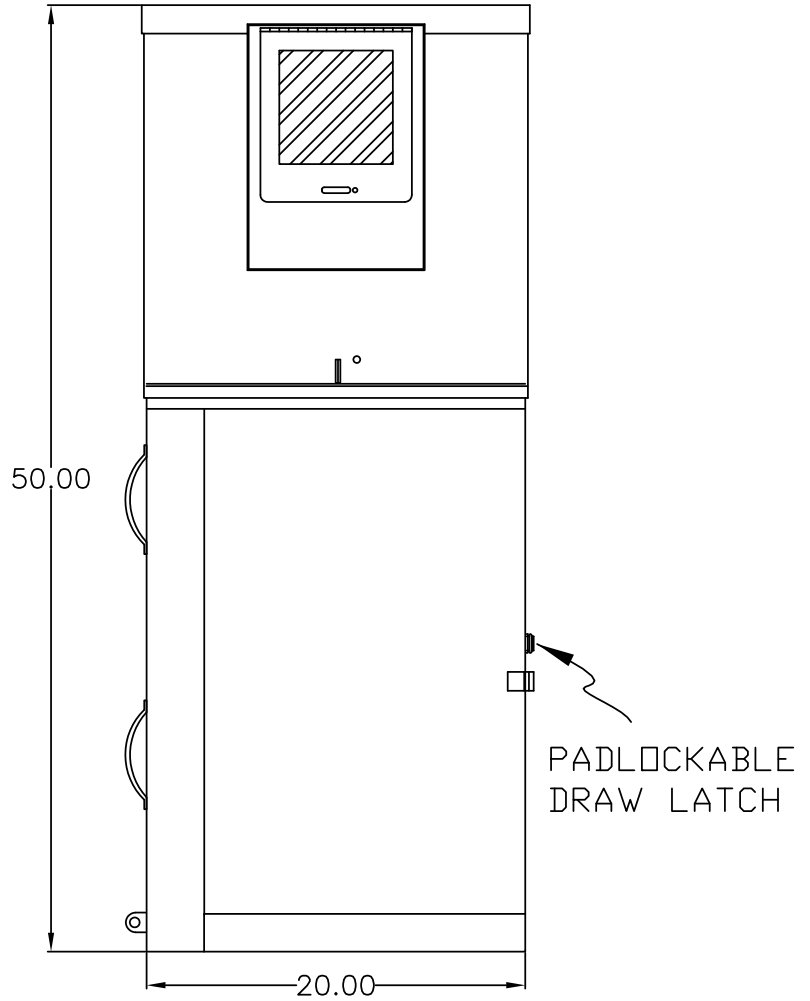

LEFT SIDE

FRONT VIEW

BASE PLAN

*Elevation &
Base Detail*

*Custom sizes, configurations and colors
may be available. Please contact
manufacturer for more information:*

Tesco Controls, Inc.
8440 Florin Road, Sacramento, CA 95828
(916) 395-8800 | www.tescocontrols.com