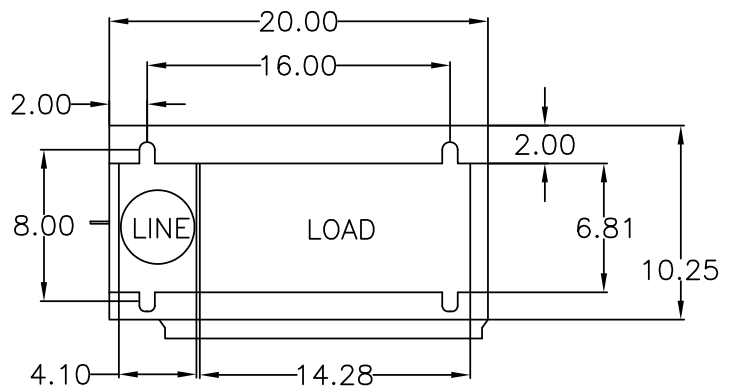

LEFT SIDE

FRONT VIEW

BASE PLAN

*Elevation &
Base Detail*

*Custom sizes, configurations and colors
may be available. Please contact
manufacturer for more information:*

Tesco Controls, Inc.
8440 Florin Road, Sacramento, CA 95828
(916) 395-8800 | www.tescocontrols.com