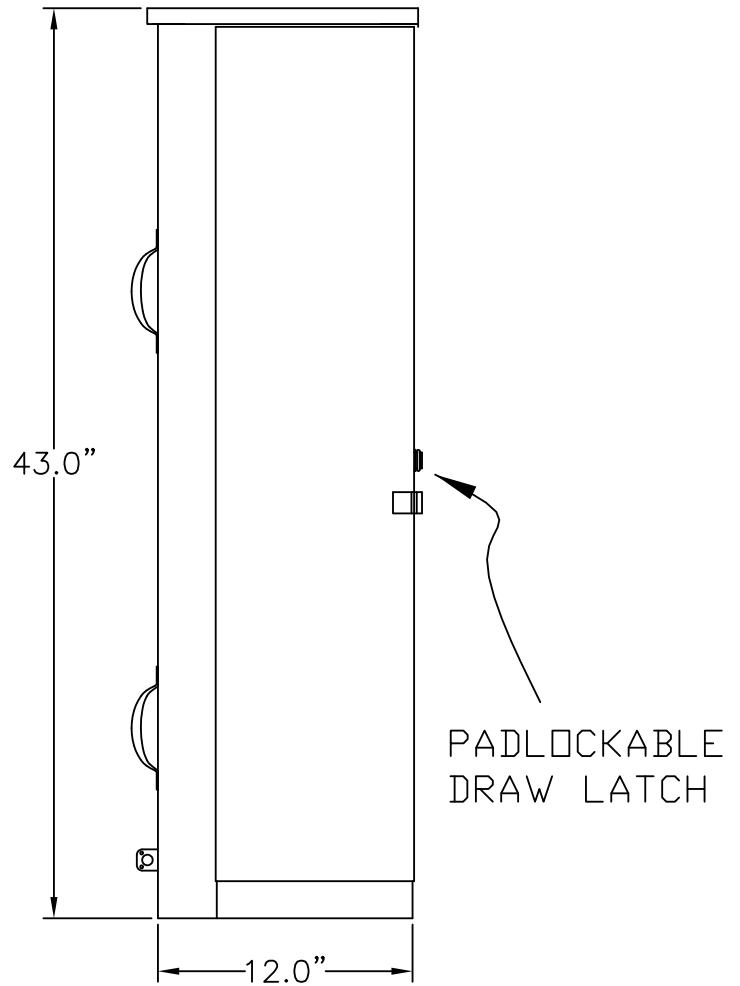

LEFT SIDE

FRONT VIEW

BASE PLAN

*Elevation &
Base Detail*

Custom sizes, configurations and colors may be available. Please contact manufacturer for more information:

Tesco Controls, Inc.
8440 Florin Road, Sacramento, CA 95828
(916) 395-8800 | www.tescocontrols.com