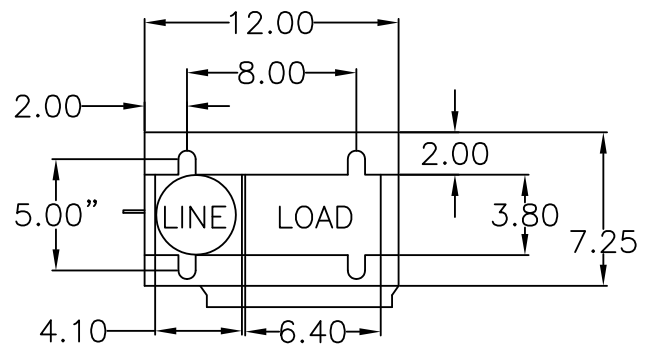

LEFT SIDE

FRONT VIEW

BASE PLAN

*Elevation &
Base Detail*

Custom sizes, configurations and colors may be available. Please contact manufacturer for more information:

Tesco Controls, Inc.
8440 Florin Road, Sacramento, CA 95828
(916) 395-8800 | www.tescocontrols.com