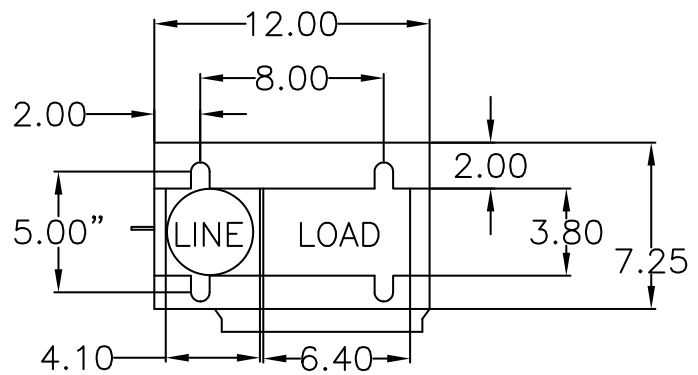

LEFT SIDE

FRONT VIEW

*Elevation &
Base Detail*

BASE PLAN

*Custom sizes, configurations and colors
may be available. Please contact
manufacturer for more information:*

Tesco Controls, Inc.
8440 Florin Road, Sacramento, CA 95828
(916) 395-8800 | www.tescocontrols.com