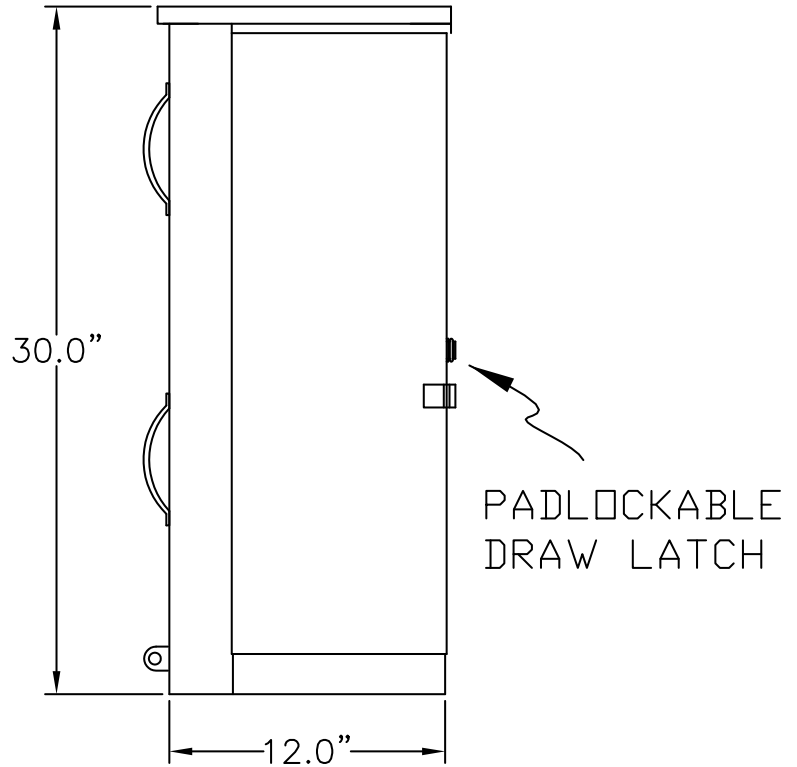

LEFT SIDE

FRONT VIEW

*Elevation &
Base Detail*

BASE PLAN

*Custom sizes, configurations and colors
may be available. Please contact
manufacturer for more information:*

Tesco Controls, Inc.
8440 Florin Road, Sacramento, CA 95828
(916) 395-8800 | www.tescocontrols.com