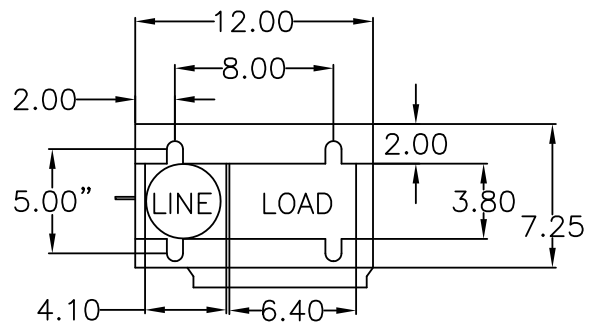

LEFT SIDE

FRONT VIEW

*Elevation &
Base Detail*

BASE PLAN

*Custom sizes, configurations and colors
may be available. Please contact
manufacturer for more information:*

Tesco Controls, Inc.
8440 Florin Road, Sacramento, CA 95828
(916) 395-8800 | www.tescocontrols.com