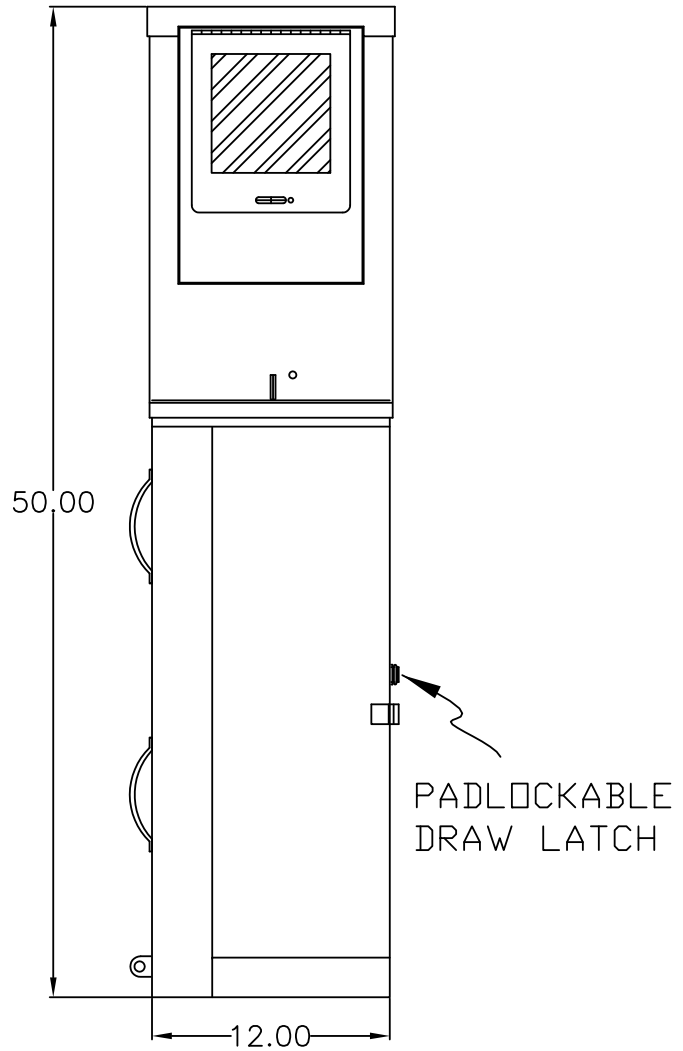

LEFT SIDE

FRONT VIEW

*Elevation &
Base Detail*

BASE PLAN

*Custom sizes, configurations and colors
may be available. Please contact
manufacturer for more information:*

Tesco Controls, Inc.
8440 Florin Road, Sacramento, CA 95828
(916) 395-8800 | www.tescocontrols.com