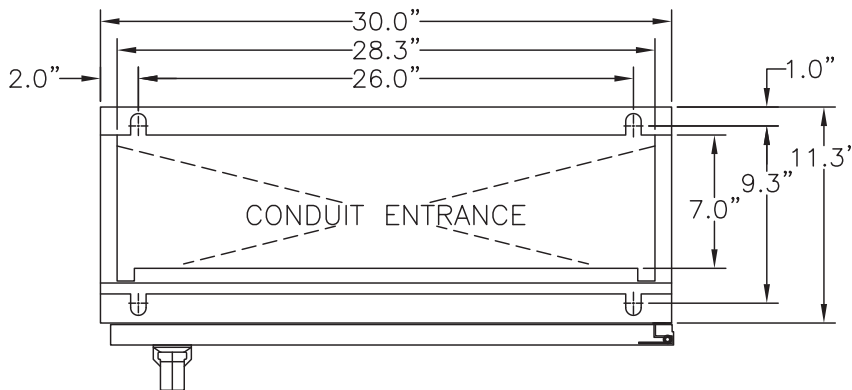

**PANEL ELEVATION**

**PANEL SIDE VIEW**

**PANEL BASE PLAN**

*Elevation &  
Base Detail*

*Custom sizes, configurations and colors  
may be available. Please contact  
manufacturer for more information:*

Tesco Controls, Inc.  
8440 Florin Road, Sacramento, CA 95828  
(916) 395-8800 | [www.tescocontrols.com](http://www.tescocontrols.com)