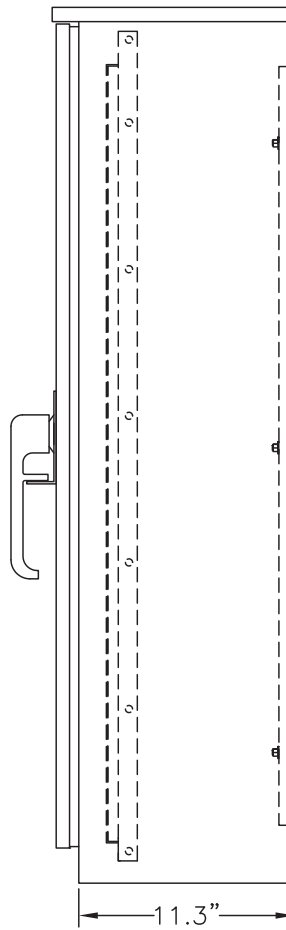

**PANEL ELEVATION**

**PANEL SIDE VIEW**

**PANEL BASE PLAN**

*Elevation &  
Base Detail*

*Custom sizes, configurations and colors  
may be available. Please contact  
manufacturer for more information:*

Tesco Controls, Inc.  
8440 Florin Road, Sacramento, CA 95828  
(916) 395-8800 | [www.tescocontrols.com](http://www.tescocontrols.com)