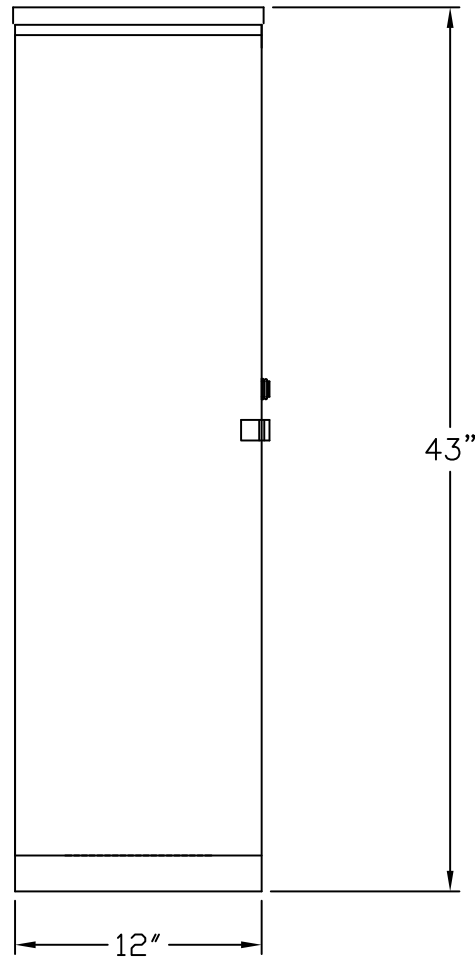

LEFT VIEW

FRONT VIEW

*Elevation &
Base Detail*

BASE PLAN

*Custom sizes, configurations and colors
may be available. Please contact
manufacturer for more information:*

Tesco Controls, Inc.
8440 Florin Road, Sacramento, CA 95828
(916) 395-8800 | www.tescocontrols.com