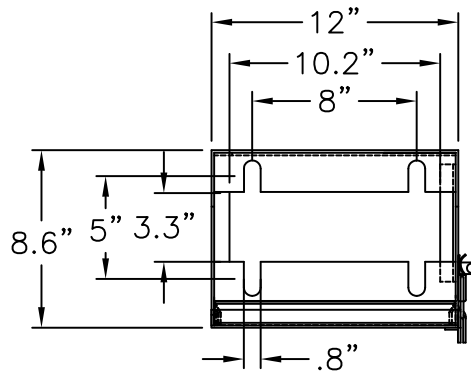

LEFT VIEW

FRONT VIEW

*Elevation &
Base Detail*

BASE PLAN

*Custom sizes, configurations and colors
may be available. Please contact
manufacturer for more information:*

Tesco Controls, Inc.
8440 Florin Road, Sacramento, CA 95828
(916) 395-8800 | www.tescocontrols.com