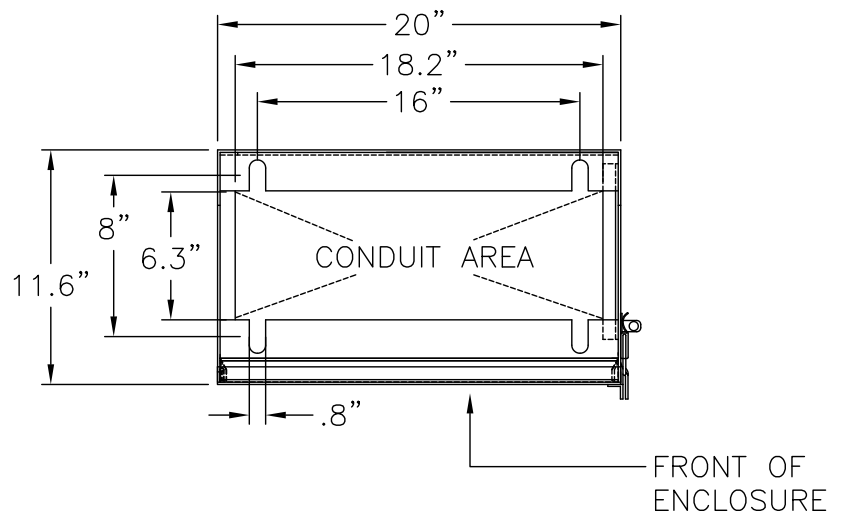

*Elevation &
Base Detail*

*Custom sizes, configurations and colors
may be available. Please contact
manufacturer for more information:*

Tesco Controls, Inc.
8440 Florin Road, Sacramento, CA 95828
(916) 395-8800 | www.tescocontrols.com

© 2015 Tesco Controls, Inc. #A042805-121515

BASE PLAN