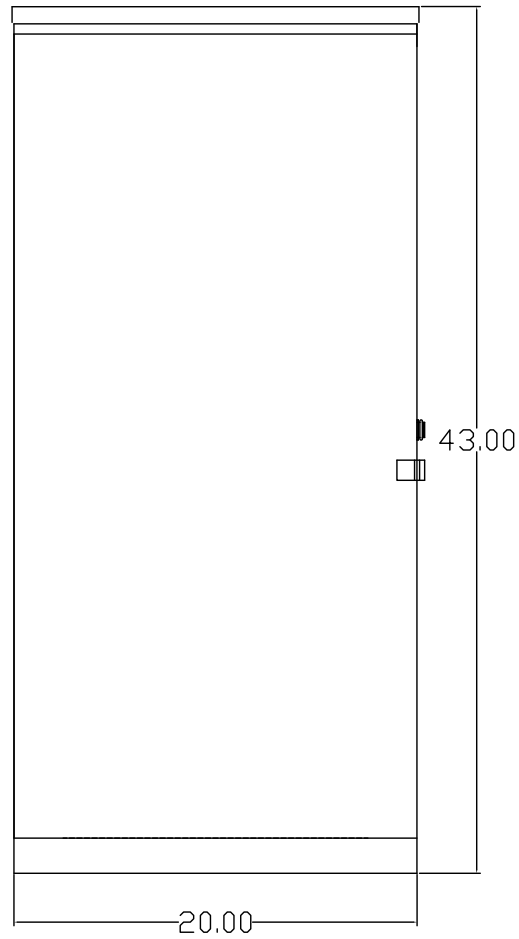

**LEFT VIEW**

**FRONT VIEW**

*Elevation &  
Base Detail*

*Custom sizes, configurations and colors  
may be available. Please contact  
manufacturer for more information:*

Tesco Controls, Inc.  
8440 Florin Road, Sacramento, CA 95828  
(916) 395-8800 | [www.tescocontrols.com](http://www.tescocontrols.com)