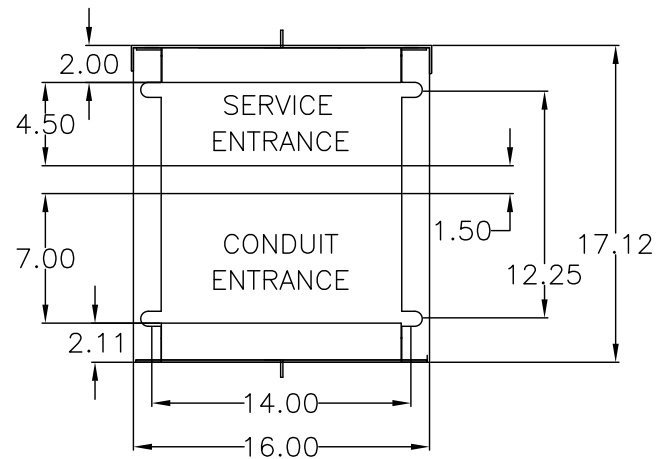

**LEFT SIDE**

**FRONT VIEW**

*Elevation &  
Base Detail*

**BASE PLAN**

*Custom sizes, configurations and colors  
may be available. Please contact  
manufacturer for more information:*

Tesco Controls, Inc.  
8440 Florin Road, Sacramento, CA 95828  
(916) 395-8800 | [www.tescocontrols.com](http://www.tescocontrols.com)