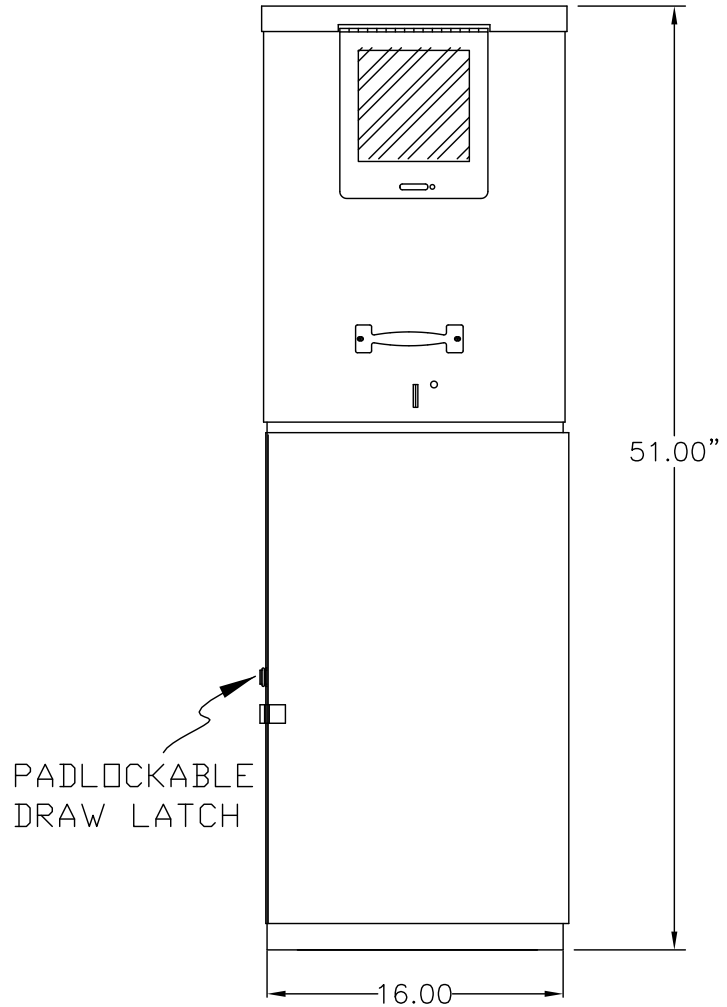

**LEFT SIDE**

**FRONT VIEW**

*Elevation &  
Base Detail*

**BASE PLAN**

*Custom sizes, configurations and colors  
may be available. Please contact  
manufacturer for more information:*

Tesco Controls, Inc.  
8440 Florin Road, Sacramento, CA 95828  
(916) 395-8800 | [www.tescocontrols.com](http://www.tescocontrols.com)