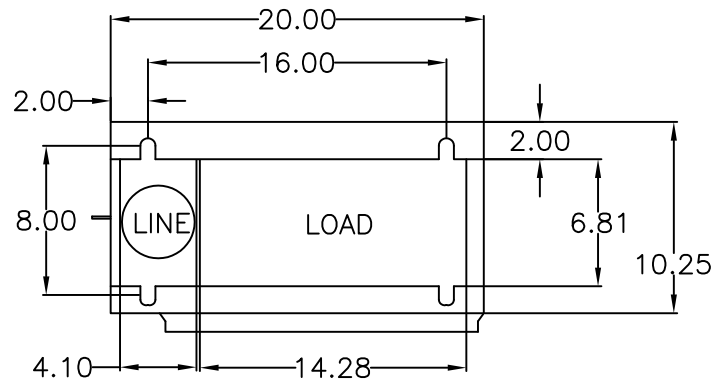

LEFT SIDE

FRONT VIEW

BASE PLAN

*Elevation &
Base Detail*

*Custom sizes, configurations and colors
may be available. Please contact
manufacturer for more information:*

Tesco Controls, Inc.
8440 Florin Road, Sacramento, CA 95828
(916) 395-8800 | www.tescocontrols.com