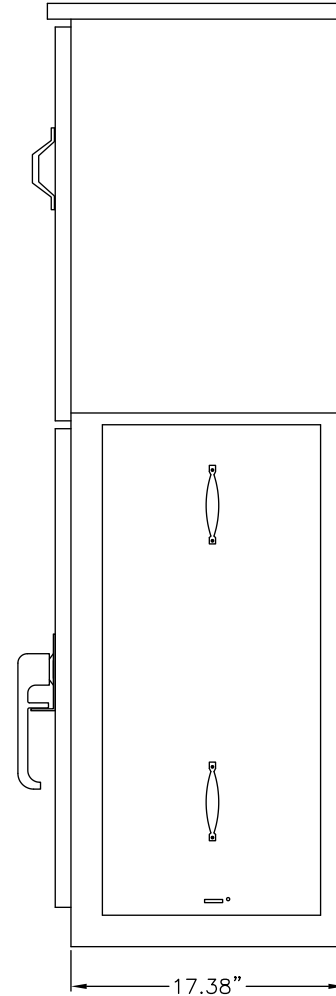

PANEL ELEVATION

RIGHT SIDE

PANEL BASE PLAN

*Elevation &
Base Detail*

*Custom sizes, configurations and colors
may be available. Please contact
manufacturer for more information:*

Tesco Controls, Inc.
8440 Florin Road, Sacramento, CA 95828
(916) 395-8800 | www.tescocontrols.com