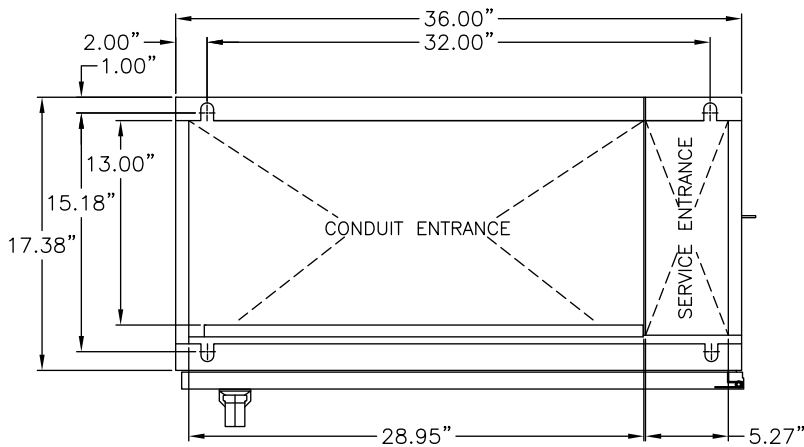

PANEL ELEVATION

RIGHT SIDE

PANEL BASE PLAN

*Elevation &
Base Detail*

*Custom sizes, configurations and colors
may be available. Please contact
manufacturer for more information:*

Tesco Controls, Inc.
8440 Florin Road, Sacramento, CA 95828
(916) 395-8800 | www.tescocontrols.com